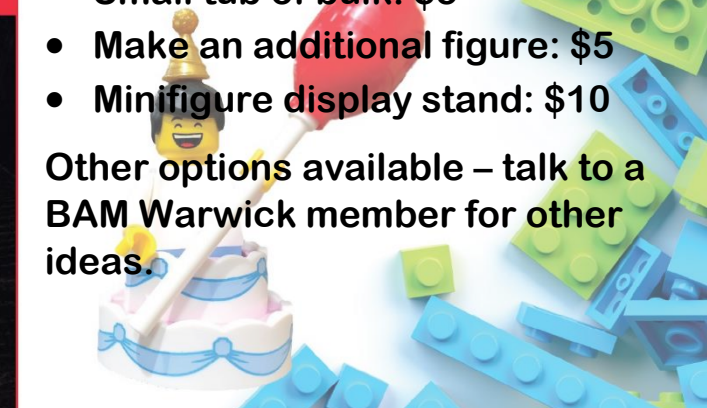

\$250 + tax, \$100 + tax non-refundable deposit required to hold the date

**additional charge for more than 18 children

A BAM Warwick event includes...

- A BAM staff member to assist the party host with set up, clean up and running activities
- Plates, napkins, utensils
- Basic decorations

Add-on Party Favor options (prices are per child)

- Small polybag: \$5
- Small tub of bulk: \$5
- Make an additional figure: \$5
- Minifigure display stand: \$10

Other options available – talk to a BAM Warwick member for other ideas.